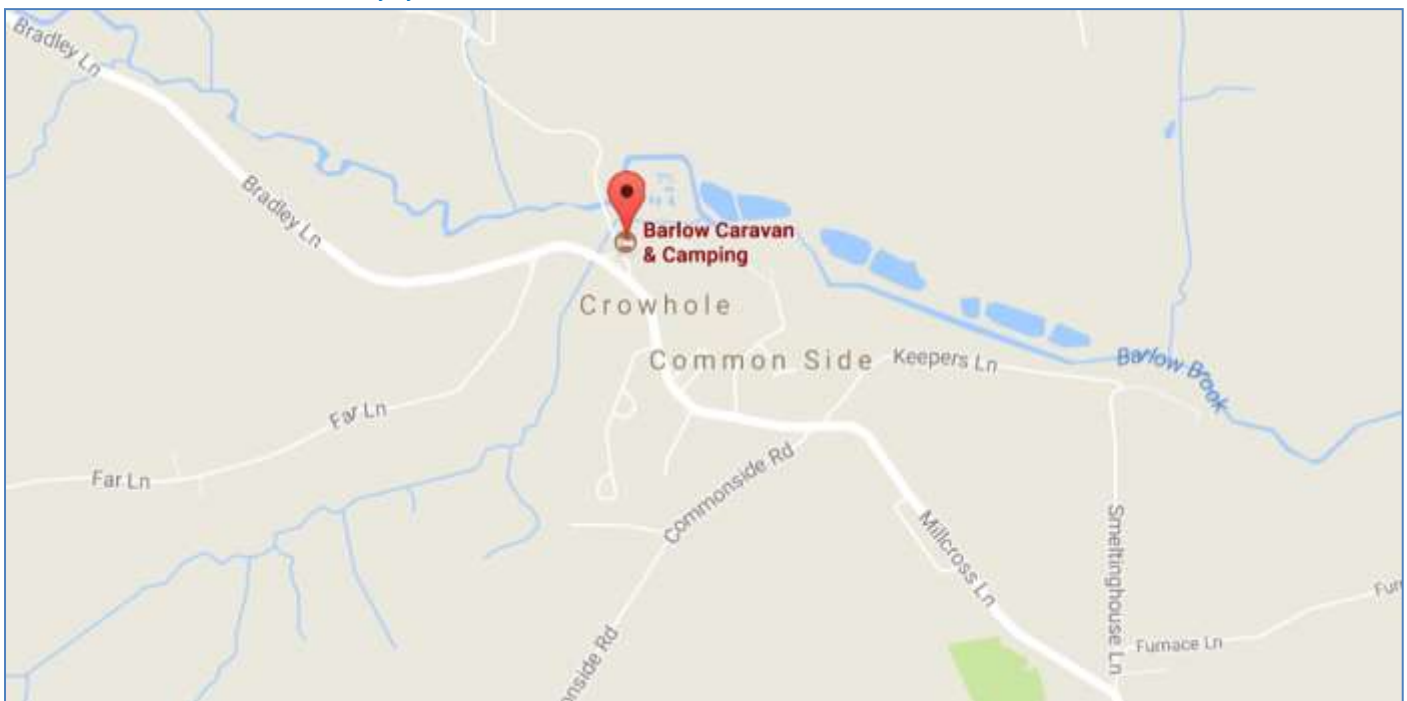

Rally: Barlow Tent & Caravan site.

Dates: Friday 14th December to Sunday 16th December

Directions:

From M1 South leave at junction 29 & head towards Chesterfield on A617.

At the roundabout, take the 4th exit A61.

At the roundabout, take the 1st exit.

*At the roundabout, take the 2nd exit.

At the roundabout, take the 1st exit.

At the roundabout, take the 2nd exit onto Newbold Rd/B6051. Continue to follow B6051 for 2.8 mile & turn right onto Overlees, continue to the lane's conclusion & up track to site.

From M1 North leave at junction 30 take A619 to Chesterfield till the Tesco's roundabout , go straight over and follow from * above

Map:

<https://www.google.co.uk/maps/place/Barlow+Caravan+%26+Camping/@53.2768786,-1.49708,16z/data=!4m5!3m4!1s0x0:0xcd98f65f5e059a76!8m2!3d53.2768786!4d-1.49708>

Local information:

Situated close to the Derbyshire Dales there's many places to visit including Chesterfield, Baslow, Grindleford and Chatsworth.